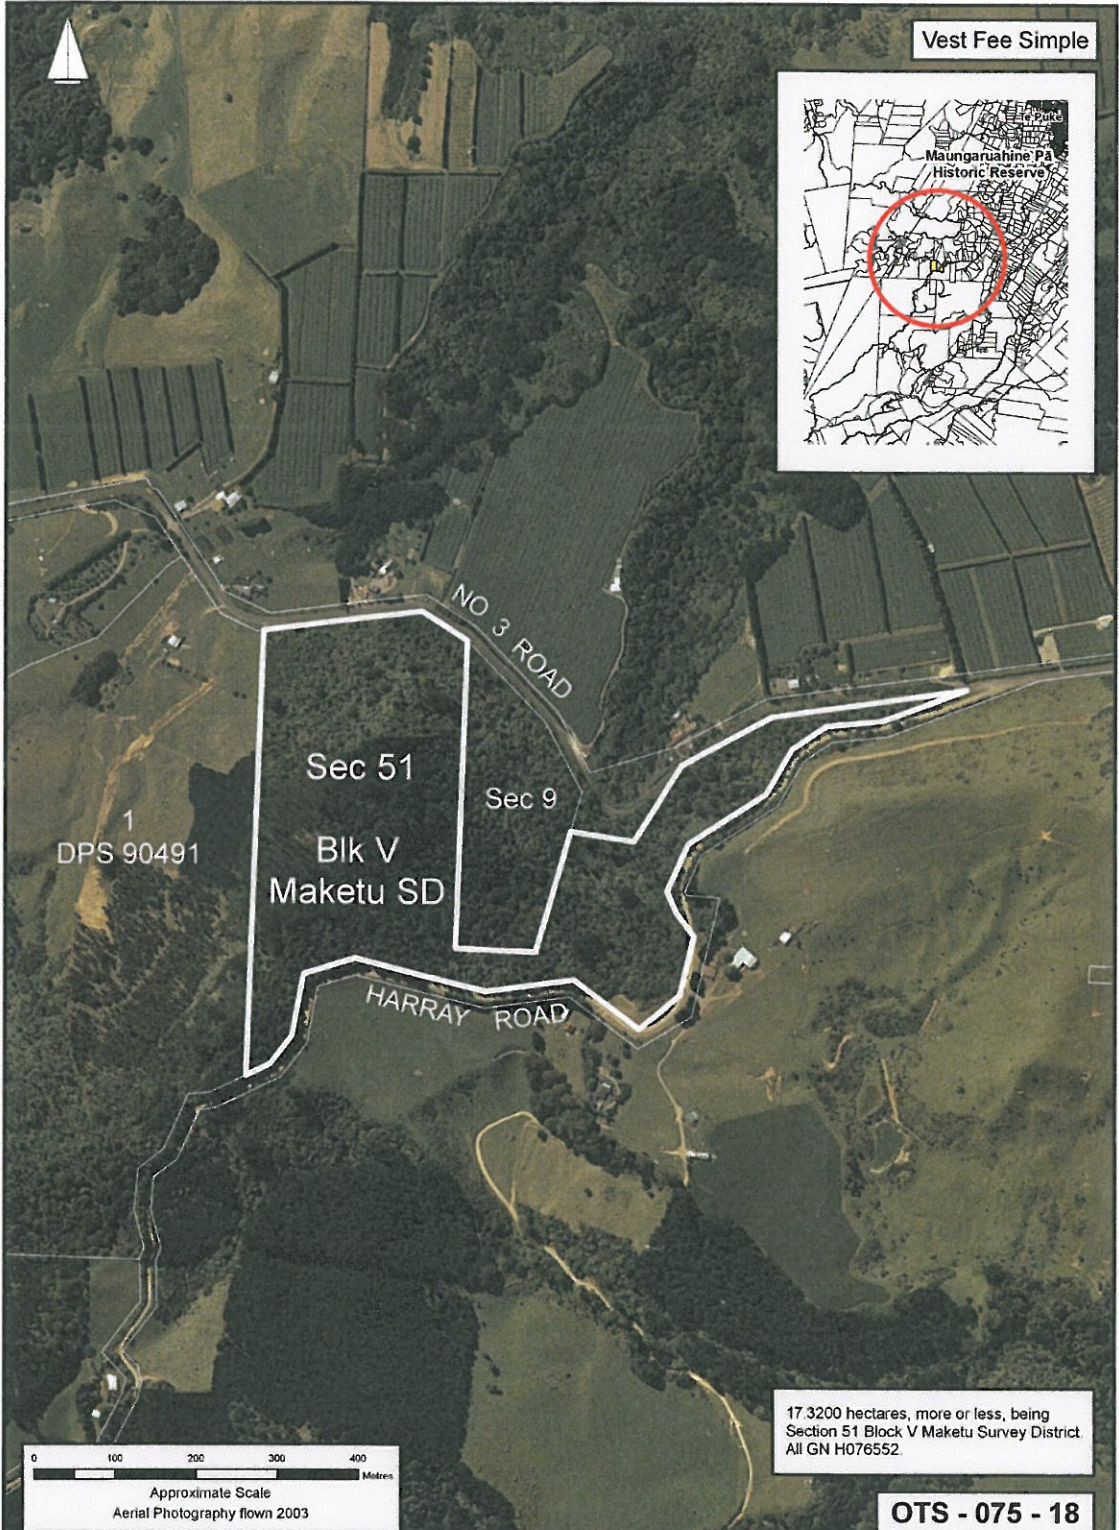

Vest Fee Simple

17.3200 hectares, more or less, being  
Section 51 Block V Maketu Survey District  
All GN H076552

**OTS - 075 - 18**

South Auckland  
Land District  
Territorial Authority  
Western Bay of Plenty District  
Compiled as a graphic  
representation. Boundaries  
are indicative only

### Maungaruahine Pā Historic Reserve

Areas referred to in the deed of settlement between  
Waitaha and the Crown

Approved as to boundaries:  
**DRAFT - FOR DISCUSSION**  
for Waitaha  
**PURPOSES ONLY**  
for and on behalf of the Crown